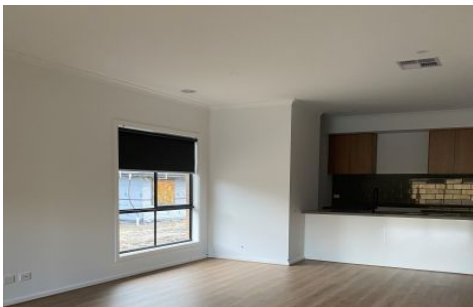

LATROBE VALLEY
REAL ESTATE

20 Carnoustie Court Newborough VIC

4 2 2

*****WE REQUIRE APPLICATIONS PRIOR TO INSPECTIONS*****

Loungeroom has timber floors and is huge

Kitchen is modern, plenty of cupboards, walk in pantry

Living area is carpeted and a great size for the family.

Bedroom 2, 3 & 4 have carpet, blinds and double robes

Study has carpet.

Bathroom has a bath and shower.

Type : House

Price : \$550 pw

View : <https://www.lvrealestate.com.au/lease/vic/gippsland/newborough/residential/house/8185008>