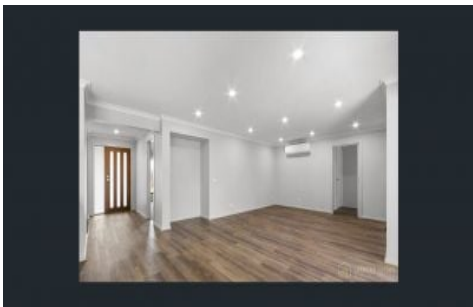

### 193 Creamery Road Yinnar VIC

4 2 4

Just 15 minutes from Morwell you can enjoy the country life at this beautiful new home.

Master bedroom has walk in and ensuite  
Remaining three bedrooms have built in's

Open plan kitchen, living, dining

Kitchen has electric cooking, dishwasher & butlers pantry

Main bathroom has shower & separate bath

Double lock up garage  
Paddock included just east adjoining the house