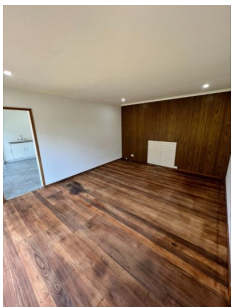

LATROBE VALLEY
REAL ESTATE

19 White Parade Churchill VIC

This family home has living areas downstairs and bedrooms and bathrooms upstairs.

With new carpets and polished floors throughout and a new coat of paint.

Kitchen has gas appliances and plenty of cupboard space.

Loungeroom has split system and ceiling fan.

main bedroom has ceiling fan and floorboards.

Shower over bath in the bathroom.

Large enclosed back yard with a carport.